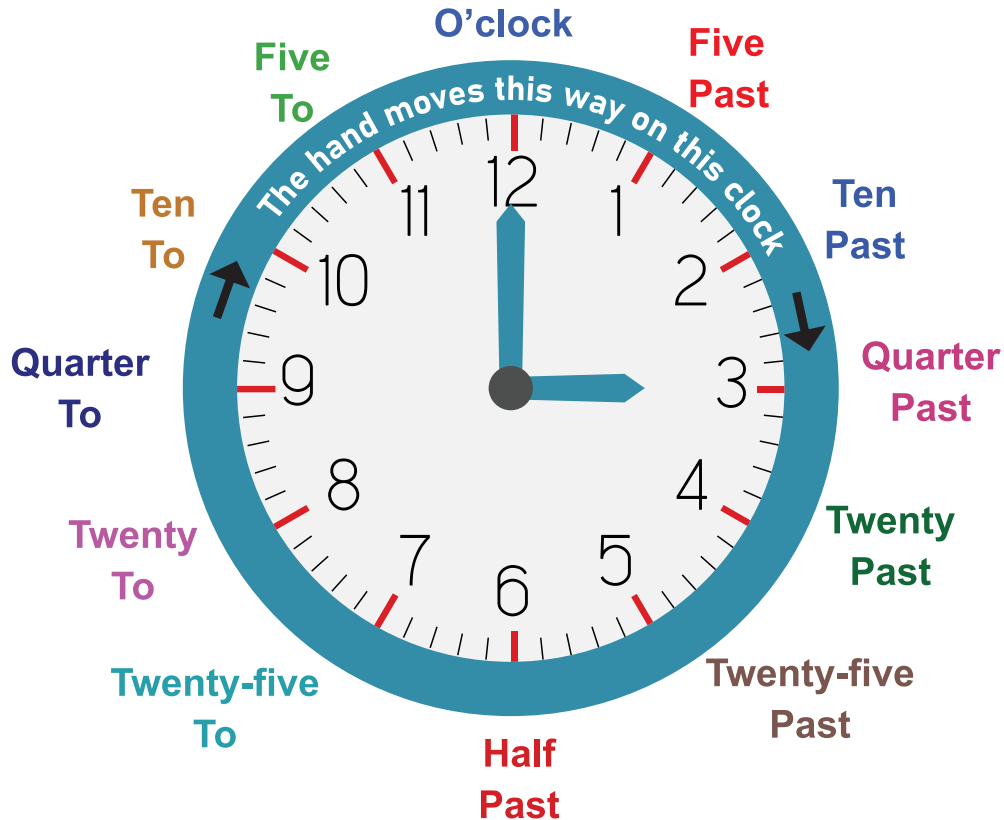

Telling the Time

A.M.

Is From midnight until noon

P.M.

Is From noon until midnight

TELLING THE TIME EXAMPLES

 4:05 Five Past Four	 4:10 Ten Past Four	 4:15 Fifteen Past Four	 4:55 Five To Five	 4:50 Ten To Five	 4:45 Fifteen To Five
--	---	---	---	---	---