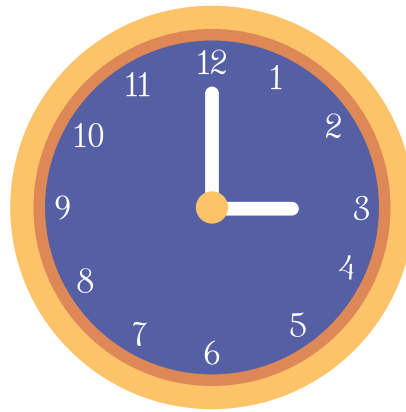

What time is it?

Name : _____

Date : _____

Draw a line to match the correct time

6:50

1:30

3:00