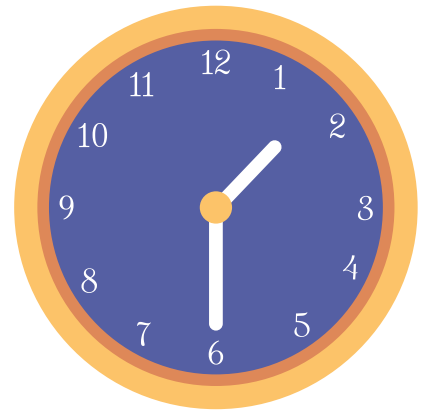

What time is it?

Name : _____

Date : _____

Draw a line to match the correct time

6:50

1:30

3:00